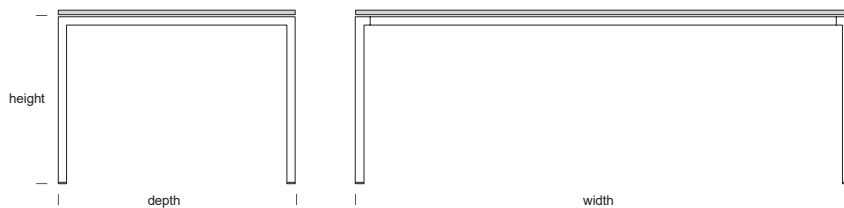

Designed 1998

Dimensions

35mm Square Tube

Width: 1200 / 1400 / 1600 / 1800 / 2000 / 2200 / 2400mm

Depth: 600 / 700 / 800 / 900 / 1000 / 1200mm

Height: 720 / 950mm

50mm Square Tube

Width: 1400 / 1600 / 1800 / 2000 / 2200 / 2400 / 2600 / 2800 / 3000mm

Depth: 800 / 1000 / 1200 / 1400mm

Height: 720 / 950 / 1050mm

Castors

Add a pair of fix castors for spatial flexibility and easy moving.

Finishes

Frame: Powder Coated Steel

Black

White

Light Grey

Top: 18 / 25mm Laminate

Black

White

Light Grey

Oak

Top: 30mm Solid Timber

Ash, Maple or Oak