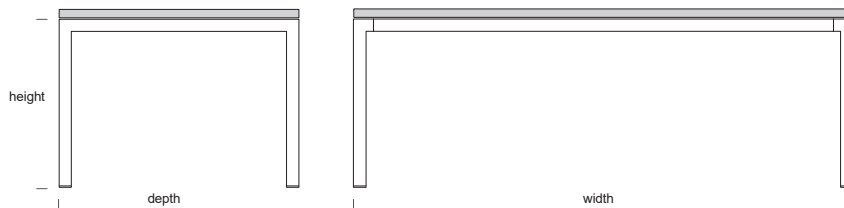

Designed 1998

Dimensions

35mm Square Tube

Width: 1200 / 1400 / 1600 / 1800 / 2000 / 2200 / 2400mm

Depth: 600 / 700 / 800 / 900 / 1000 / 1200mm

Height: 720 / 950mm

50mm Square Tube

Width: 1400 / 1600 / 1800 / 2000 / 2200 / 2400 / 2600 / 2800 / 3000mm

Depth: 800 / 1000 / 1200 / 1400mm

Height: 720 / 950 / 1050mm

Castors

Add a pair of fix castors for spatial flexibility and easy moving.

Finishes

Frame: Powder Coated Steel

Black

White

Light Grey

Top: 18 / 25mm Laminate

Black

White

Light Grey

Oak

Top: 30mm Solid Timber

Ash, Maple or Oak